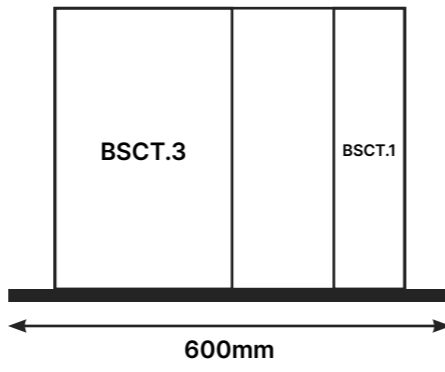

Configuration #3