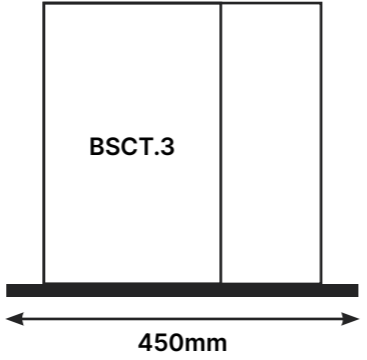

Configuration #1