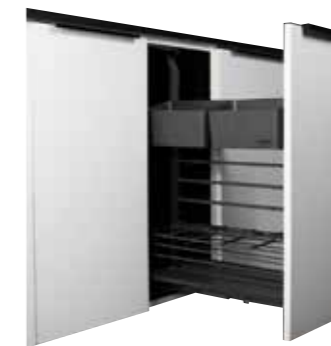

pantryAgent

Code	Dimension (WxLxH)	Door Width	Color	Load	Price
PA-300	250 × 498 × 580	300mm	Grey	15kg	$260.00
PA-400	350 × 498 × 580	400mm	Grey	15kg	$280.00

* Min Inner Cabinet Dimension(PA-300) - 262W x 600Ht x 500D
* Min Inner Cabinet Dimension(PA-400) - 362W x 600Ht x 500D