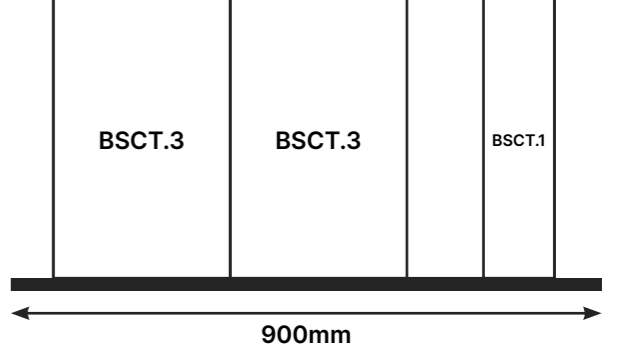

Configuration #5