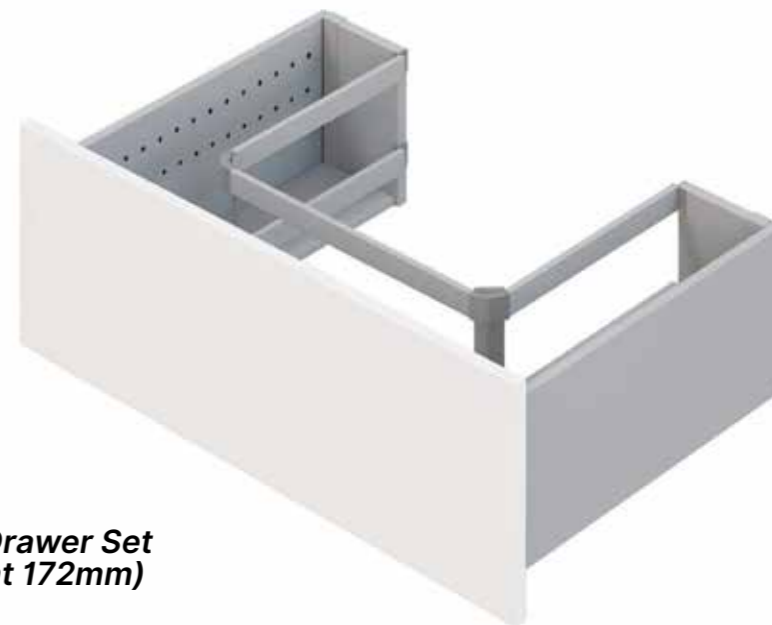

ARIANE BOXX Drawer Systems

**ARIANE BOXX Sink Drawer Set
(Single Tube, Height 84mm)**

Code	Color	Length	Load	Price
BSS-500W	White	500mm	50kg	\$85.00
BSS-500AG				

**ARIANE BOXX Sink Drawer Set
(Double Tube, Height 172mm)**