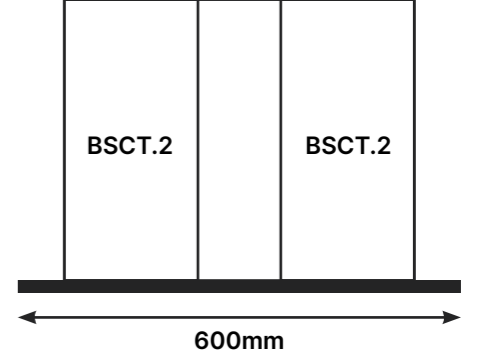

Configuration #4