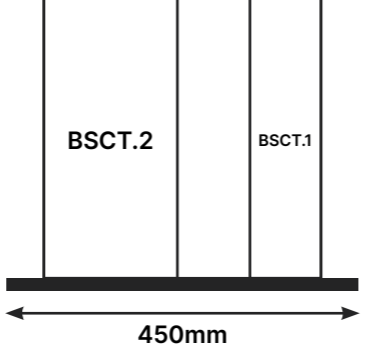

Configuration #2