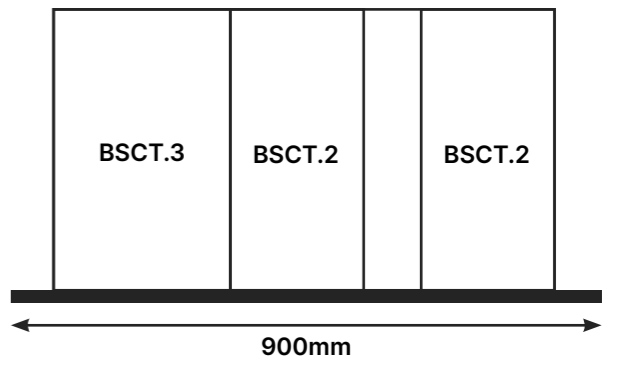

Configuration #6

Cutlery Trays Configurations